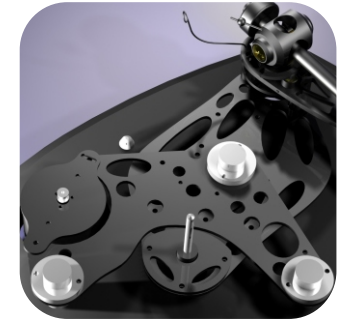

RESOLUTION TURNTABLE

Introduction

The stylish Resolution turntable is designed for those who wish to enjoy their records to the full. The deck represents the ultimate in performance available today. Most experts agree that vinyl records still remain the world's most satisfying medium for the reproduction of music. It reigns supreme in terms of performance and quality - unlike CD there seems to be no limitation on the musical information laid down on Vinyl. Over recent years this factor has caused the gulf between CD performance and vinyl to widen even further due to advances in record player design. Origin Live draw together many long established principles of high end turntable design along with advanced innovations to reveal just how much the record medium is capable of.

High grade parts
Profiled high quality acrylic platter.
Platter is de-coupled with an inert sub-platter.
Highly specified bearing.
High-grade military specification Arctic oil is used in the bearing.
The sub-chassis is very rigid in torsion and exhibits low resonance due to it's unique, centre point support arrangement along with damping devices.
The motor is a high quality ironless DC design with no "cogging" effect

Setting up - There is nothing to go "out of tune" on the Resolution. The deck is a sprung suspended design but designed to be simple to set up and fuss free.

VTA arm adjustment is provided for Origin Live and Rega arms, which makes setting the arm height much easier.