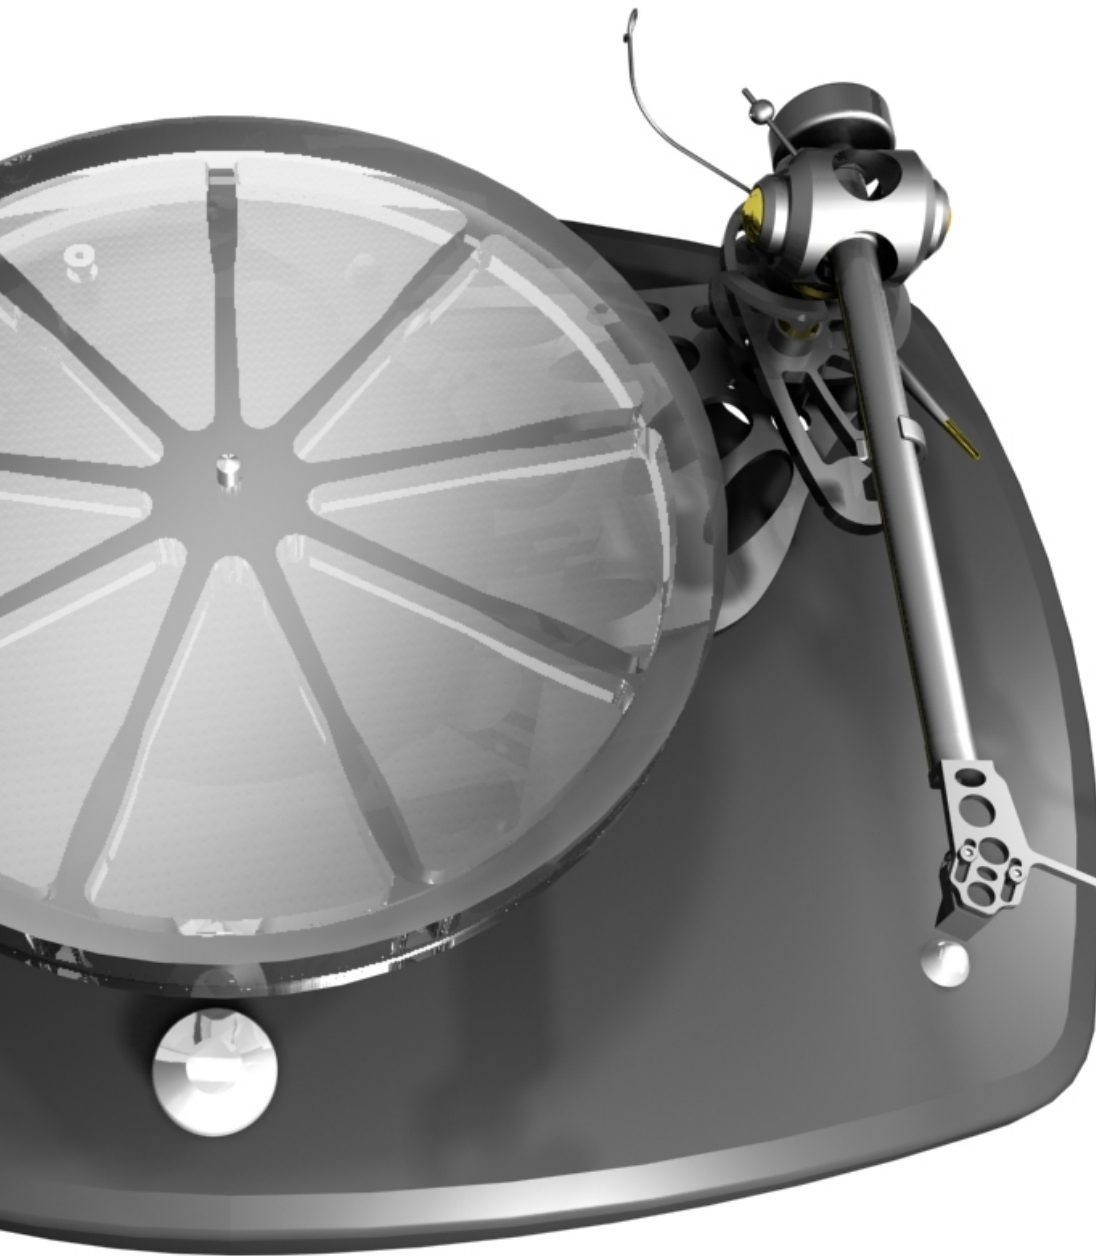

RESOLUTION TURNTABLE

Introduction

The stylish Resolution turntable is designed for those who wish to enjoy their records to the full. The deck represents the ultimate in performance available today. Most experts agree that vinyl records still remain the world's most satisfying medium for the reproduction of music. It reigns supreme in terms of performance and quality - unlike CD there seems to be no limitation on the musical information laid down on Vinyl. Over recent years this factor has caused the gulf between CD performance and vinyl to widen even further due to advances in record player design. Origin Live draw together many long established principles of high end turntable design along with advanced innovations to reveal just how much the record medium is capable of.

High grade parts
Profiled high quality acrylic platter.
Platter is de-coupled with an inert sub-platter.
Highly specified bearing.
High-grade military specification Arctic oil is used in the bearing.
The sub-chassis is very rigid in torsion and exhibits low resonance due to it's unique, centre point support arrangement along with damping devices.
The motor is a high quality ironless DC design with no "cogging" effect

Setting up - There is nothing to go "out of tune" on the Resolution. The deck is a sprung suspended design but designed to be simple to set up and fuss free.

VTA arm adjustment is provided for Origin Live and Rega arms, which makes setting the arm height much easier.

Dimensions & Weight: - 472mm wide, 350mm deep, 160mm height.

€3300

Origin Live reserve the right to change specifications without notice due to our policy of continuous improvement.

Design of Resolution components